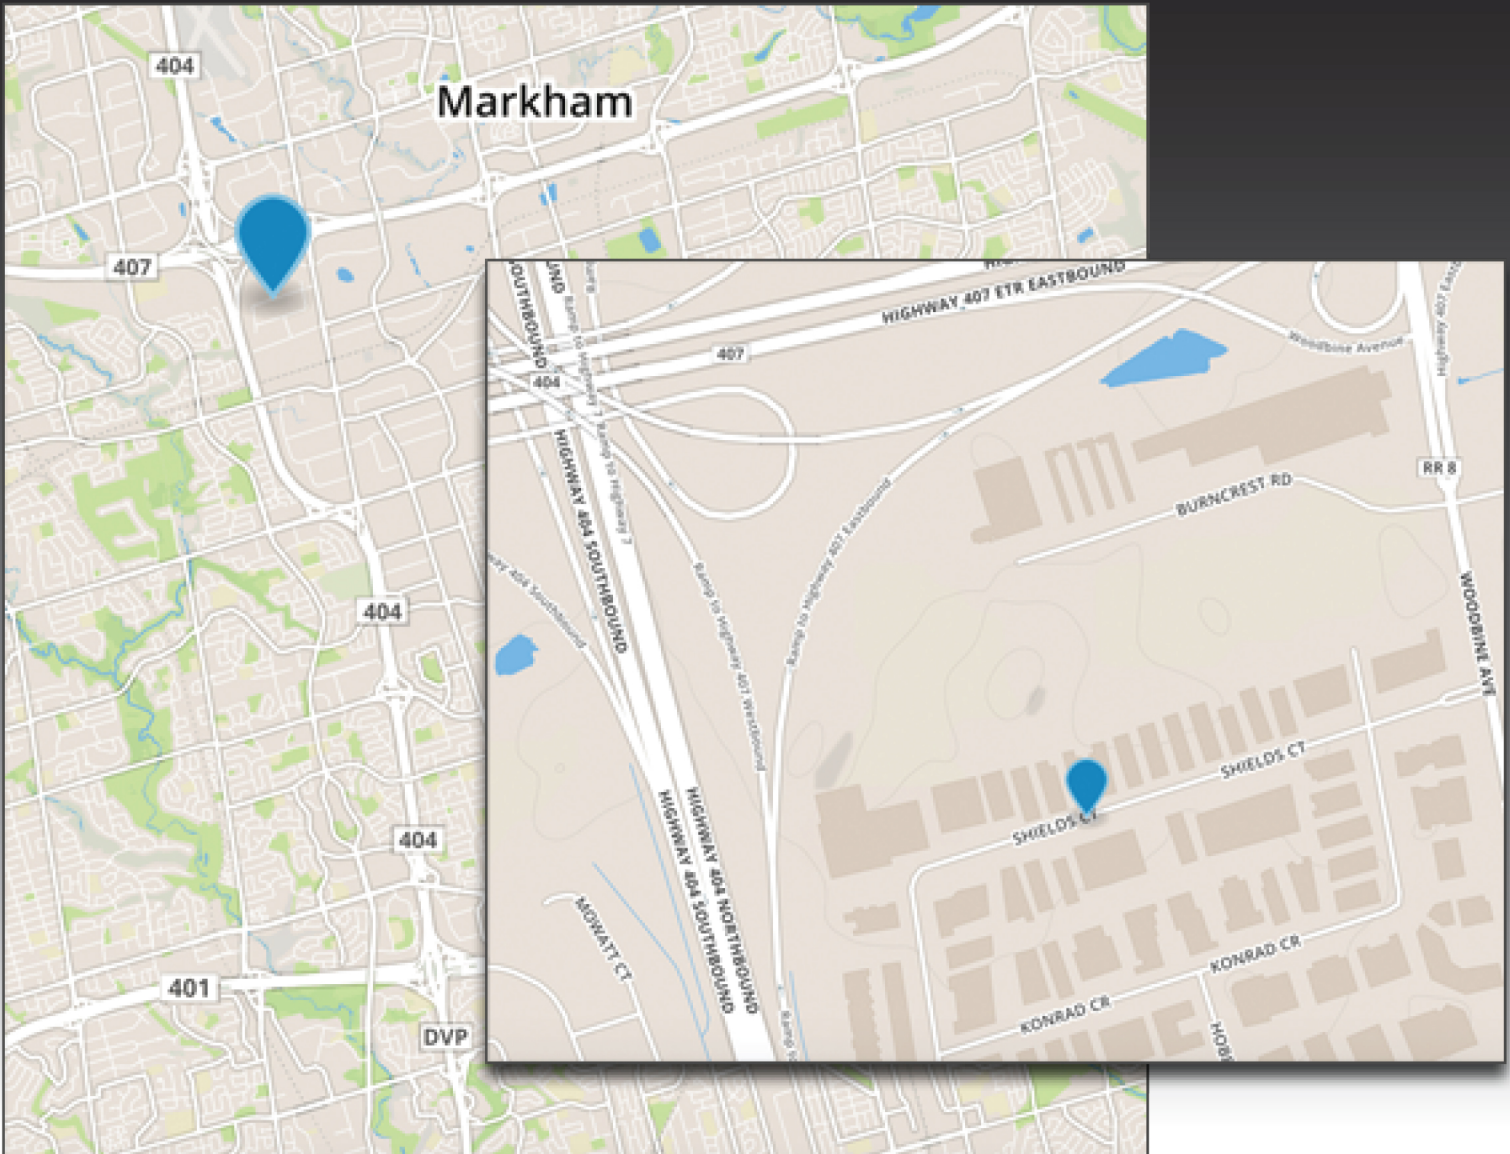

MONDAY - FRIDAY 7:00 AM - 5:00 PM

Emergency After Hours Service: 416-221-5141

HAMMOND
MANUFACTURING™

DELTA
TRANSFORMERS
TRANSFORMATEURS

MARCUS
TRANSFORMER
Since 1942

ICS
MOTORS

sprecher+
schuh

VACON®